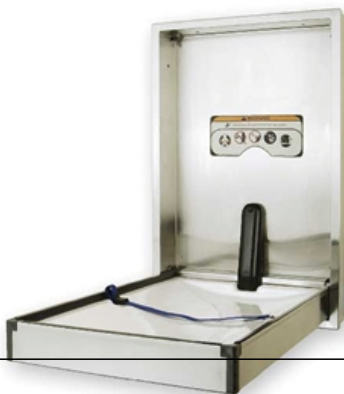

FULL Stainless Baby Changing Table - Surface Mounted [DDBC100-SS-SM]

Our Price: 1051.16 GBP

Full Stainless Baby Changing Table - Surface Mounted. Compact slim profile only protruding 102mm from wall when closed

Stainless Steel Horizontal baby changing unit [MGMC75]

Our Price: 560.00 GBP

Stainless Steel Horizontal baby changing unit

Full Stainless Vertical Baby Changing Table - Surface Mounted [DDBC100-SSV-SM]

Our Price: 950.00 GBP

Full Stainless Vertical Baby Changing Table - Surface Mounted. Compact slim profile only protruding 102mm from wall when closed

FULL Stainless Vertical Baby Changing Table - Recessed [DDBC100-SSV-R]

Our Price: 950.00 GBP

Full Stainless Vertical Baby Changing Table - Recessed. Compact slim profile only protruding 102mm from wall when closed. Recessed unit protrudes 340mm when open

Stainless Steel Special Needs Changing Table Recessed [DDBC100-SSE-R]